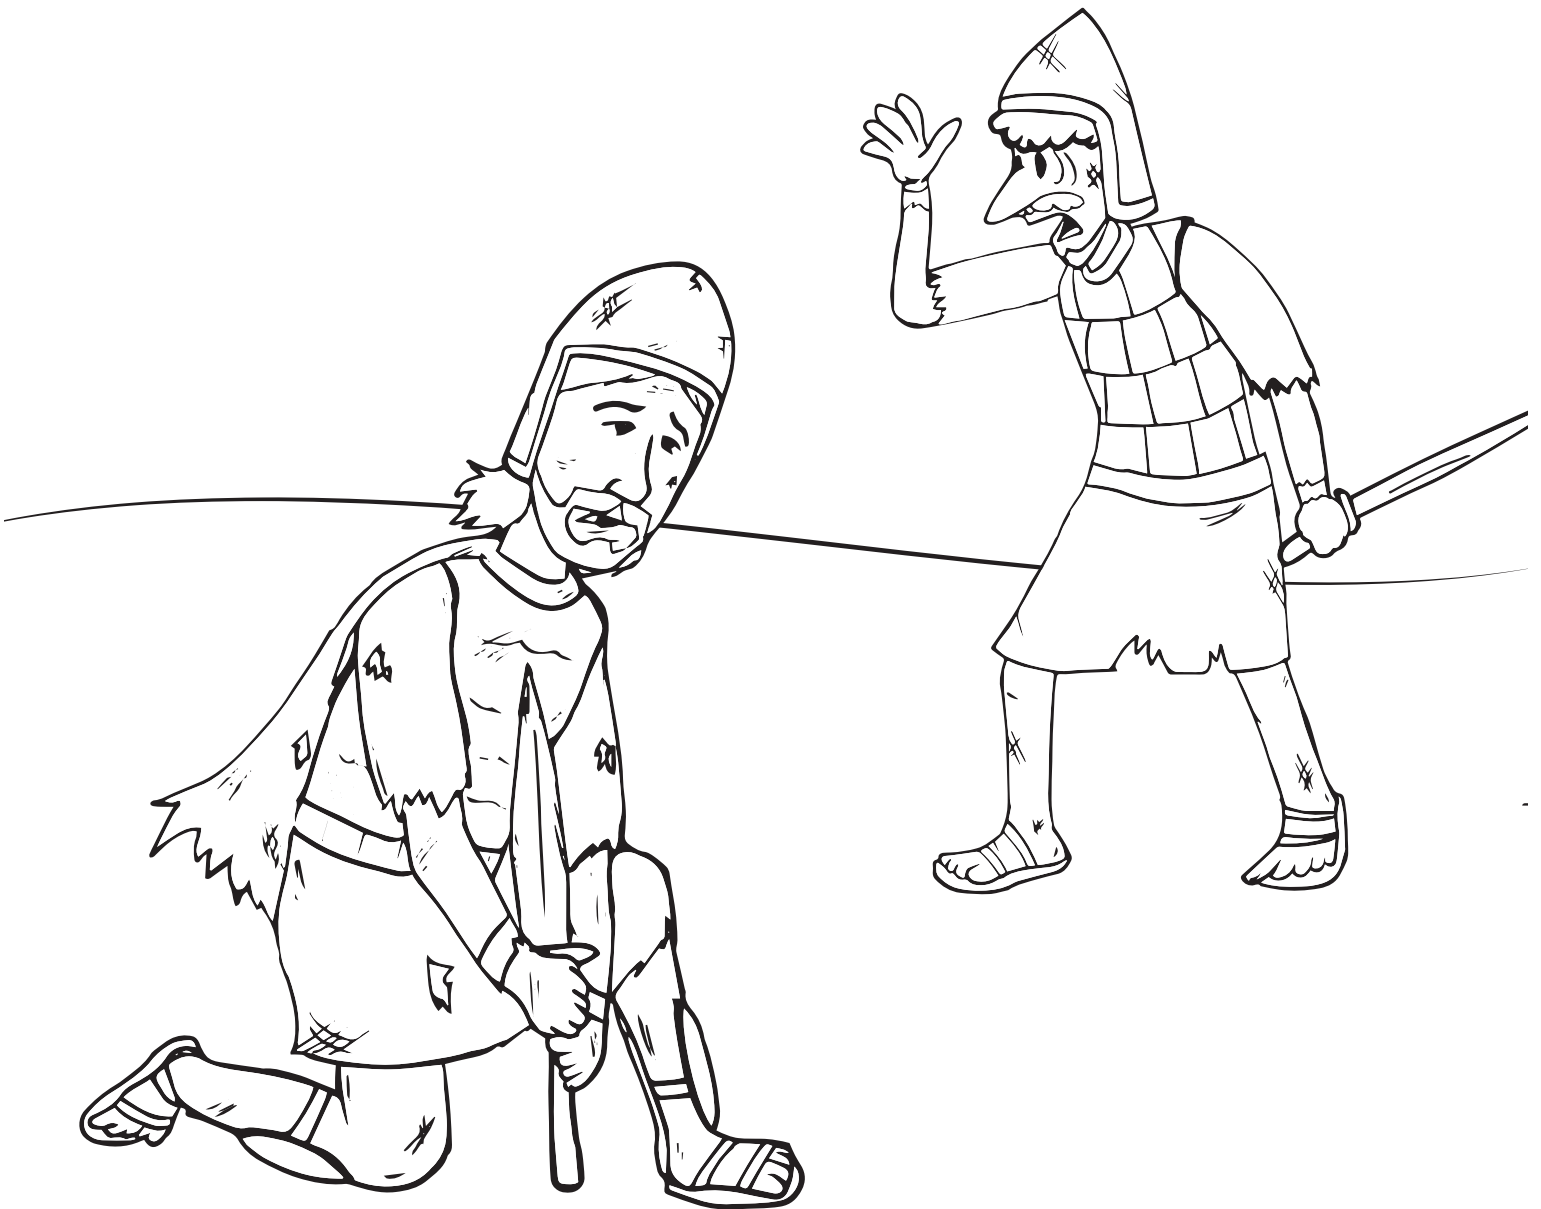

Saul Dies Coloring Sheet

“Now the Philistines fought against Israel; and the men of Israel fled from before the Philistines, and fell slain on Mount Gilboa... The battle became fierce against Saul. The archers hit him, and he was severely wounded by the archers. Then Saul said to his armorbearer, ‘Draw your sword, and thrust me through with it...’ But his armorbearer would not, for he was greatly afraid. Therefore Saul took a sword and fell on it” (1 Samuel 31:1-4).